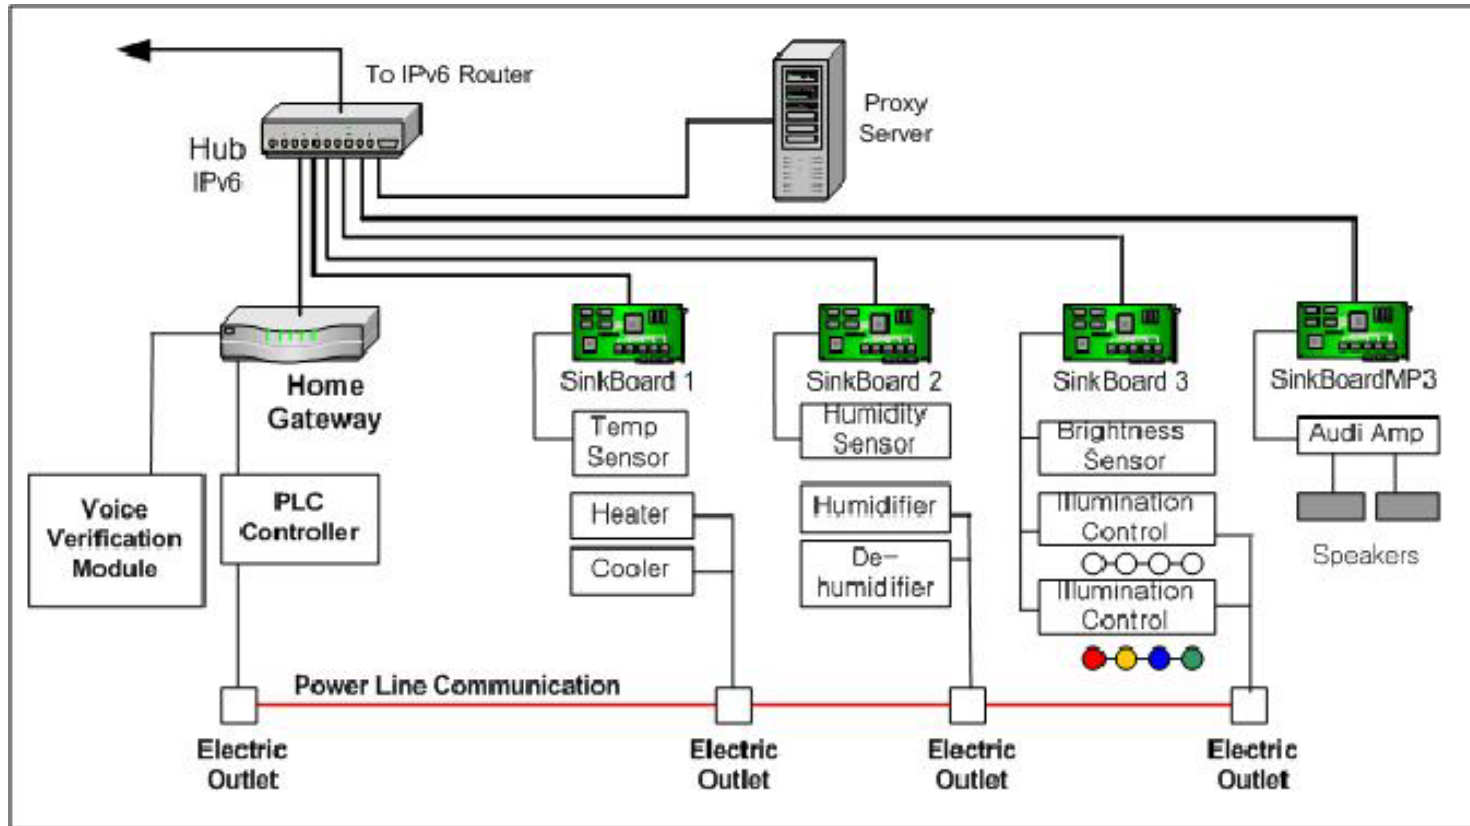

MoodSphere

Wiz Information Technology, CO., LTD
National Computerization Agency

Introduction

- Customized home mood (Light, Temp., & BGM) service
- Embeds IPv6 micro controllers everywhere in Home
- Controls atmosphere based on
 - His pre-define preferences retrieved from DB
 - Just-in time voice command (device control access limit applied)
- User detection via voice verification
- Controls following parameters
 - Room Temperature
 - Room Humidity
 - Room Illumination (Brightness, Color)
 - Background Music (BGM)

System Configuration

- SinkBoard: IPv6 based Micro-Controller
- SinkBoardMP3: SinkBoard with MP3 Decoder + Audio Output
- Home Gateway: Gateway with IPv6 Capability

Service Flow

Customized
Parameter
Value setting