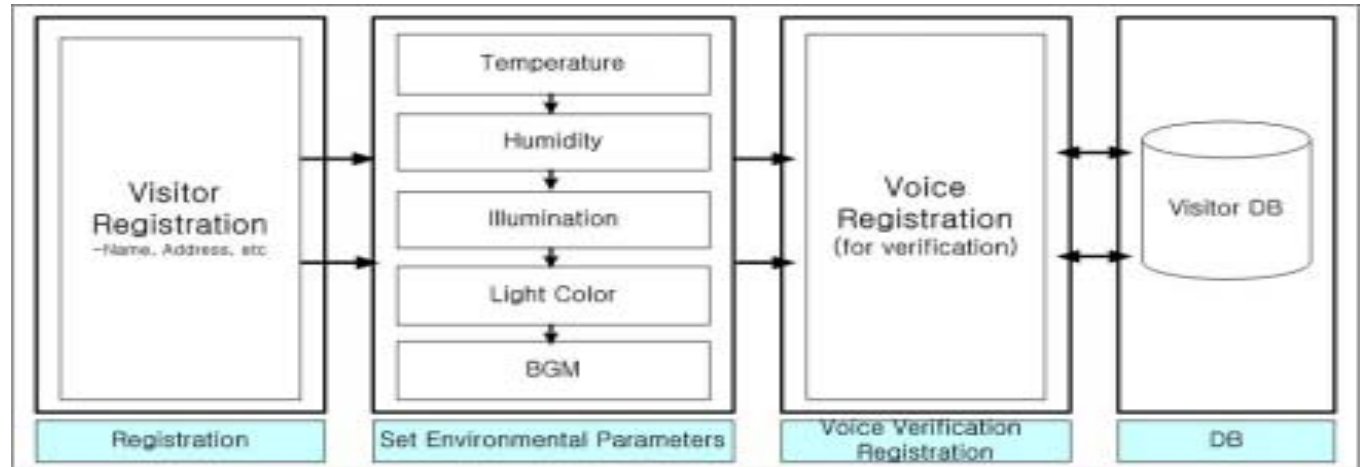

MoodSphere

Wiz Information Technology, CO., LTD
National Computerization Agency

Introduction

- Customized home mood (Light, Temp., & BGM) service
- Embeds IPv6 micro controllers everywhere in Home
- Controls atmosphere based on
 - His pre-define preferences retrieved from DB
 - Just-in time voice command (device control access limit applied)
- User detection via voice verification
- Controls following parameters
 - Room Temperature
 - Room Humidity
 - Room Illumination (Brightness, Color)
 - Background Music (BGM)

System Configuration

- SinkBoard: IPv6 based Micro-Controller
- SinkBoardMP3: SinkBoard with MP3 Decoder + Audio Output
- Home Gateway: Gateway with IPv6 Capability

Service Flow

Customized
Parameter
Value setting