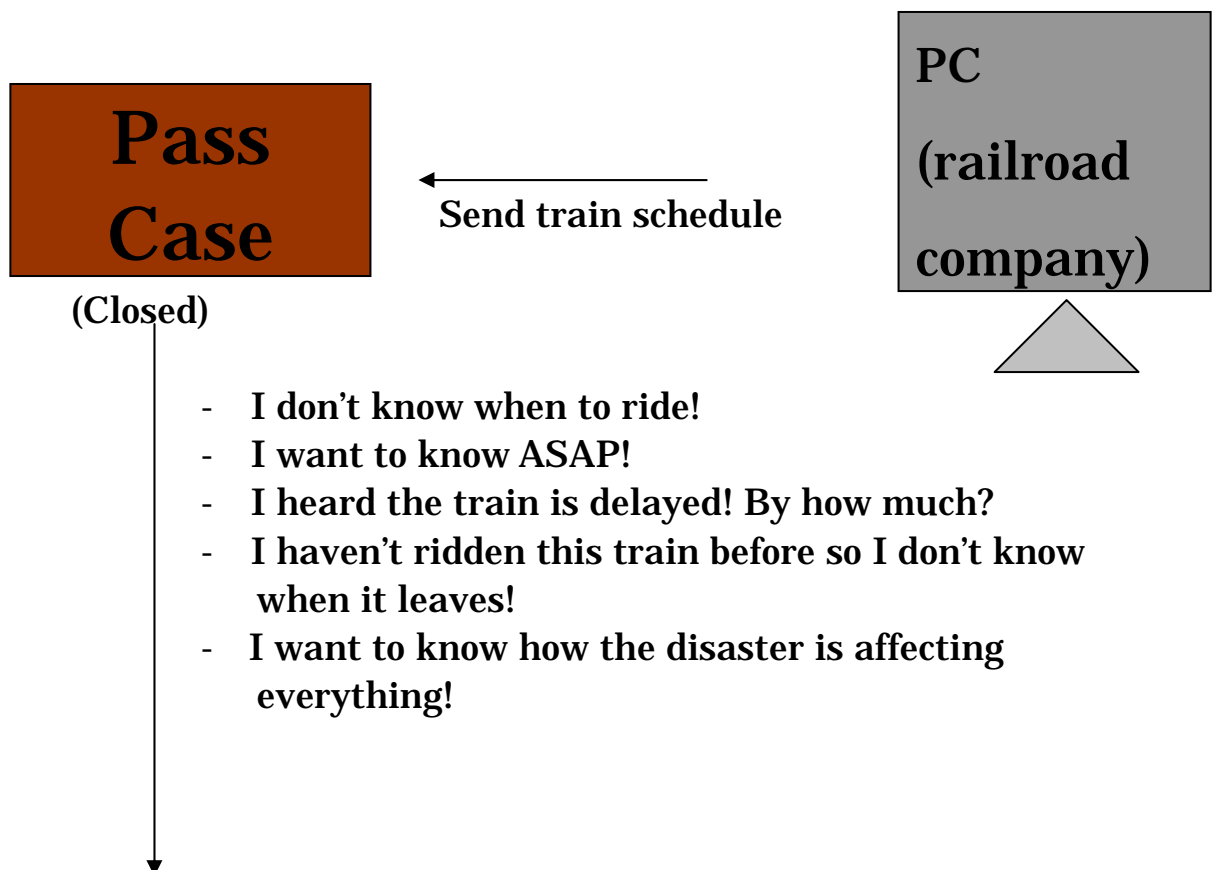

“Pass case that finds out the train schedule immediately”

Overview

- The pass case has a built-in monitor, which shows the train schedule during that time.
- If a train is delayed, that information is displayed in priority.

Pass Case

Monitor (train schedule)

The train schedule is displayed real-time. Information about the train can also be obtained.

(Open)

Why I thought about this

- Remembering the train schedule is a pain.
- I want to know right away when the train is delayed.
- I thought that I can have some time to spare from this.
- I wanted to know accurately if the train is still moving or not due to the disaster
- I thought that by doing so, I will be able to know the train schedule right away.