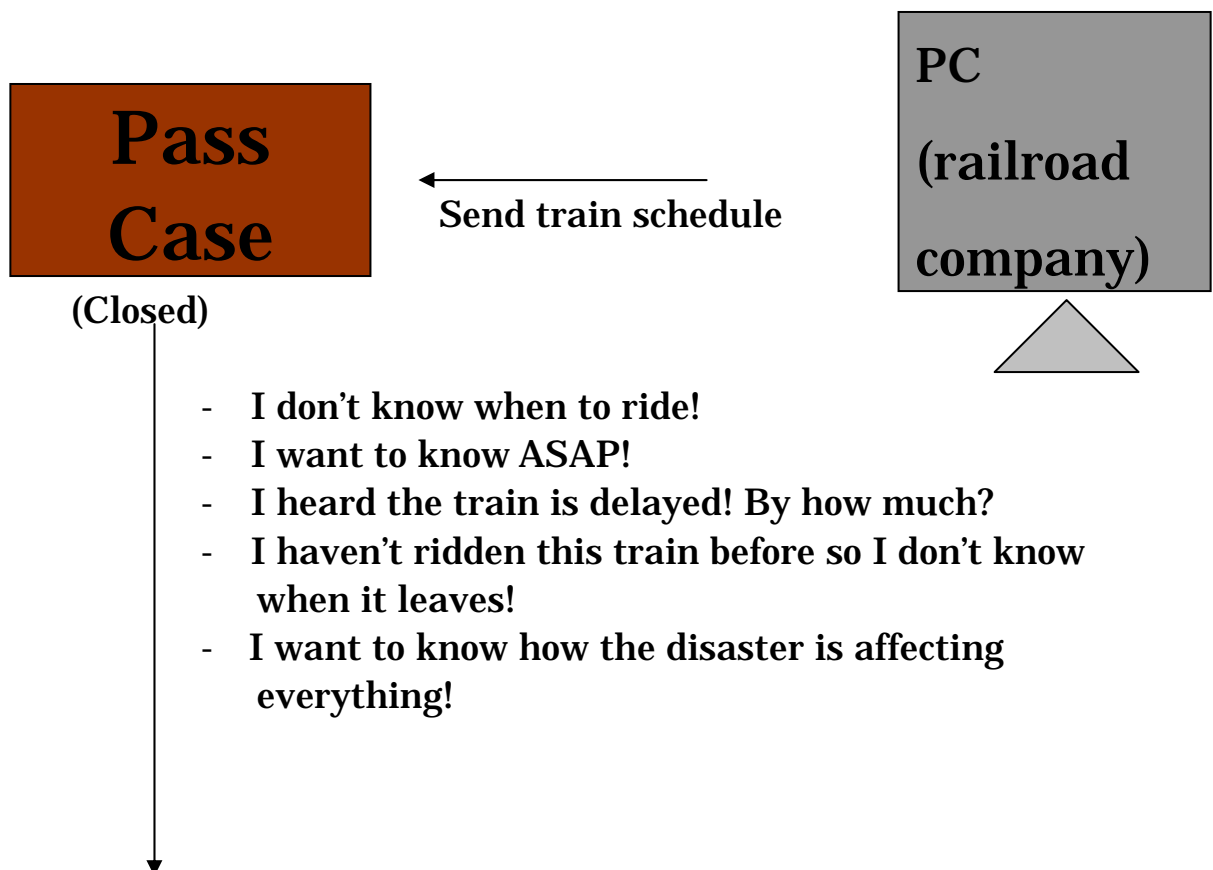

## “Pass case that finds out the train schedule immediately”

### Overview

- The pass case has a built-in monitor, which shows the train schedule during that time.
- If a train is delayed, that information is displayed in priority.

## Monitor (train schedule)

The train schedule is displayed real-time.  
Information about the train can also be  
obtained.

(Open)