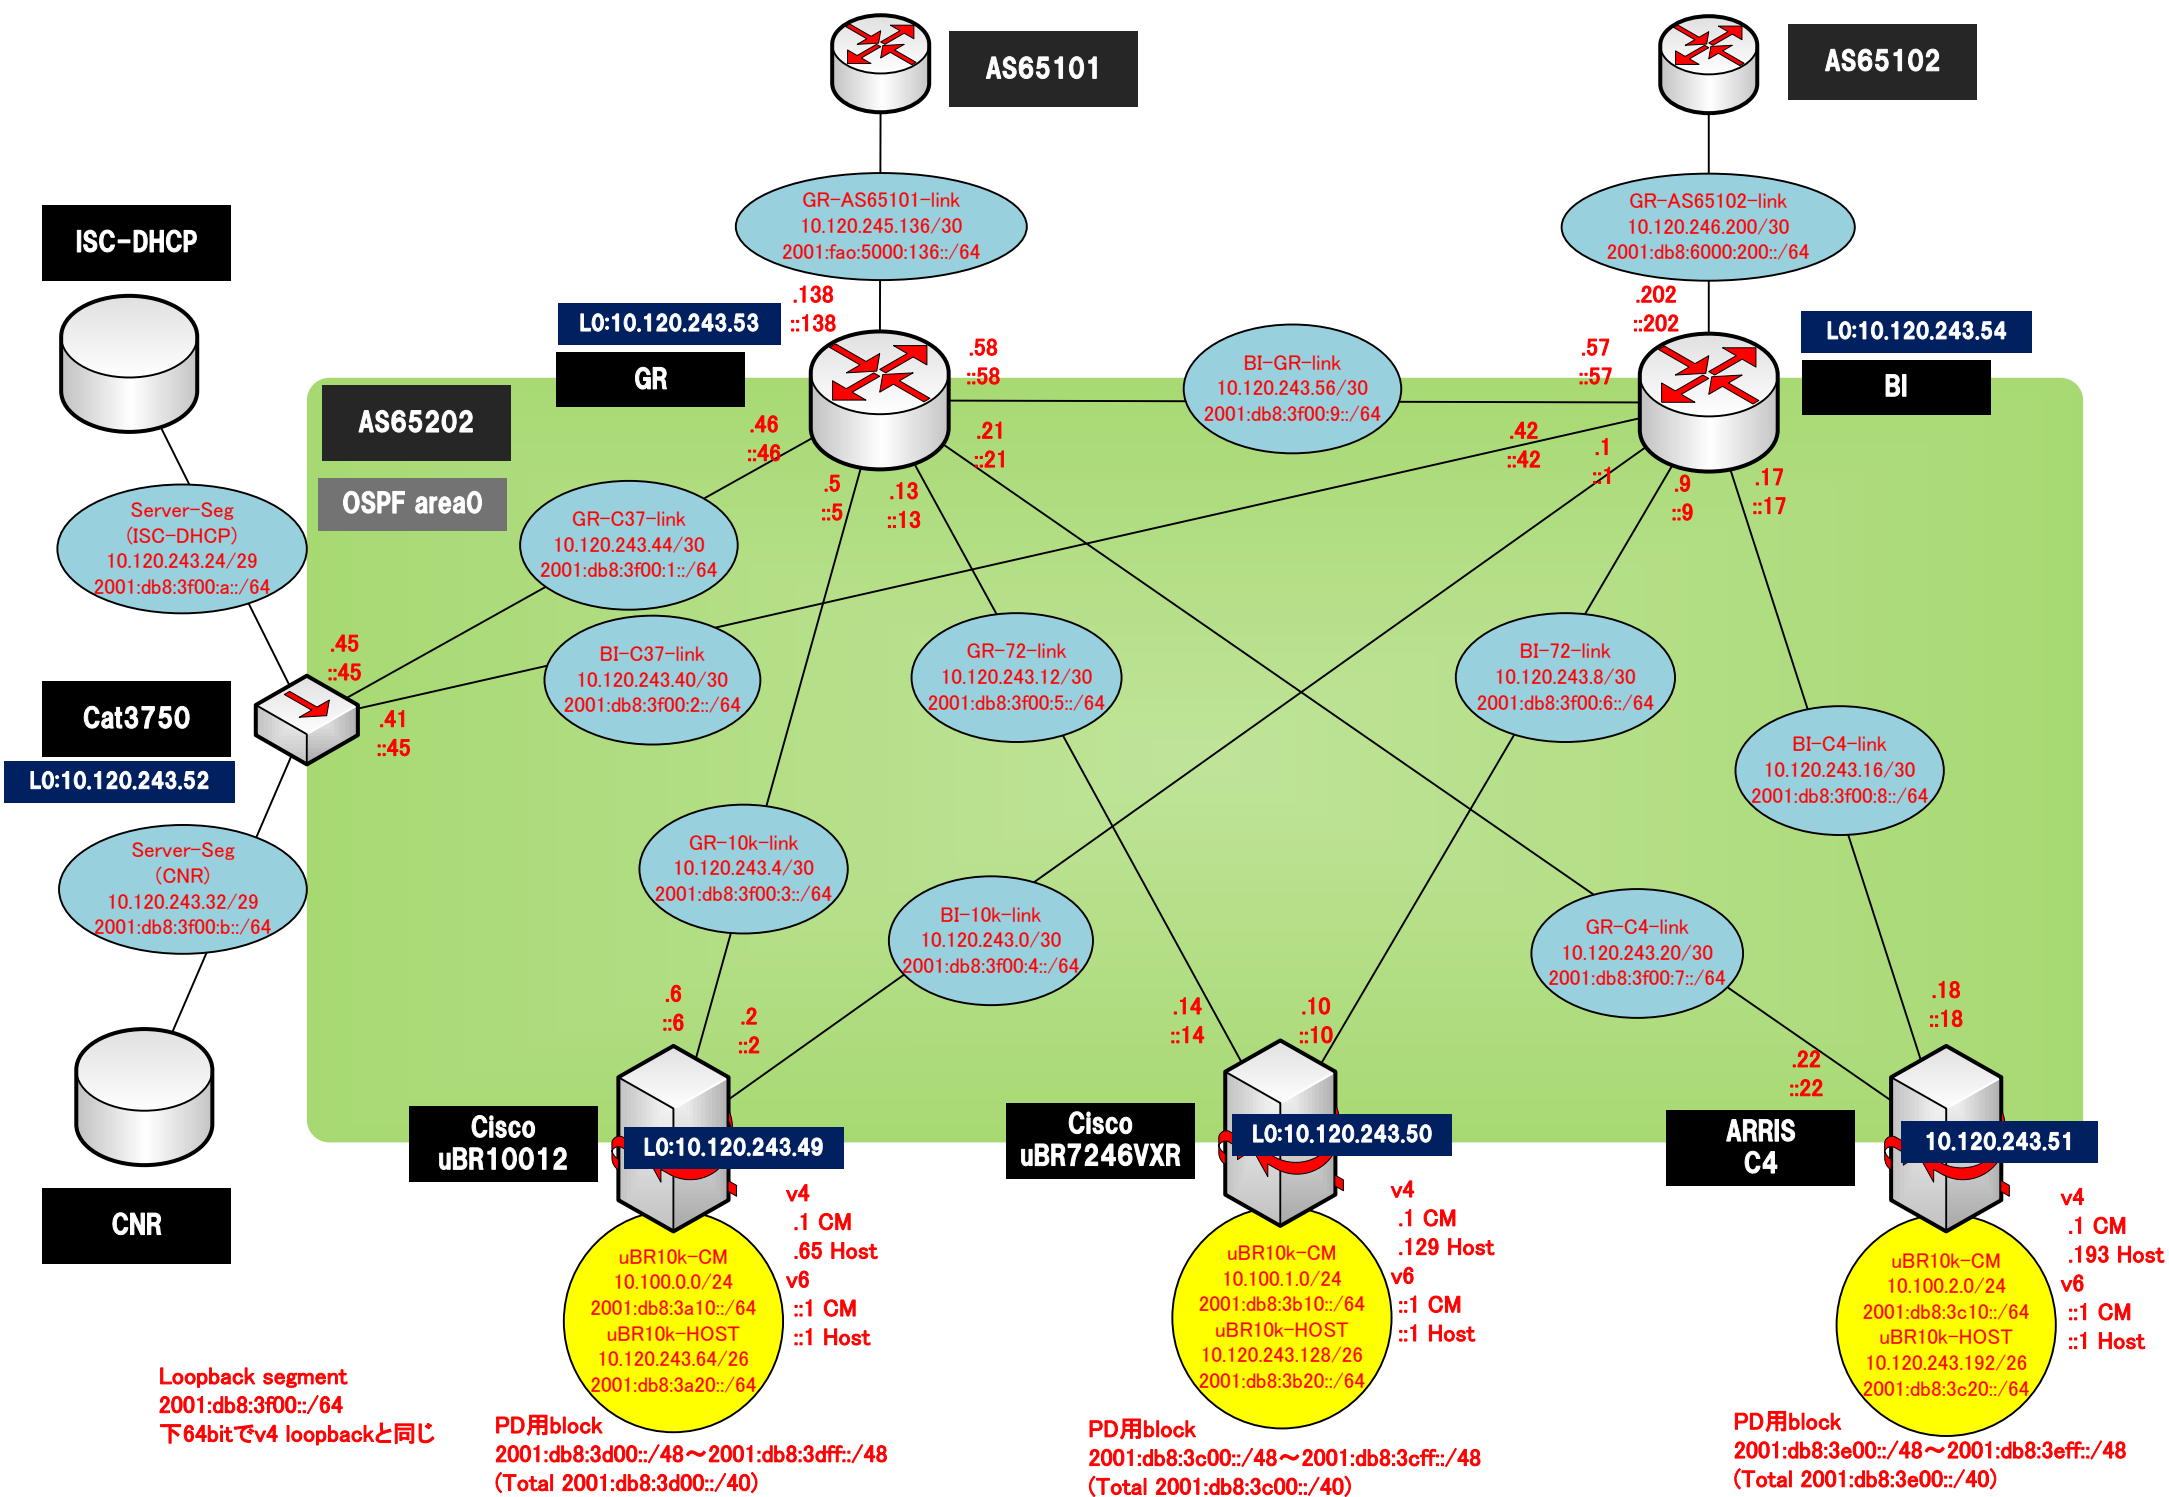

IPv4アドレス枯渇対応タスクフォース
教育・テストベッド Working Group
CATV ISP
試験環境図

2010年3月

Loopback segment
2001:db8:3f00::/64
下64bitでv4 loopbackと同じ

PD用block
2001:db8:3d00::/48~2001:db8:3dff::/48
(Total 2001:db8:3d00::/40)

PD用block
2001:db8:3e00::/48~2001:db8:3eff::/48
(Total 2001:db8:3e00::/40)

PD用block
2001:db8:3e00::/48~2001:db8:3eff::/48
(Total 2001:db8:3e00::/40)