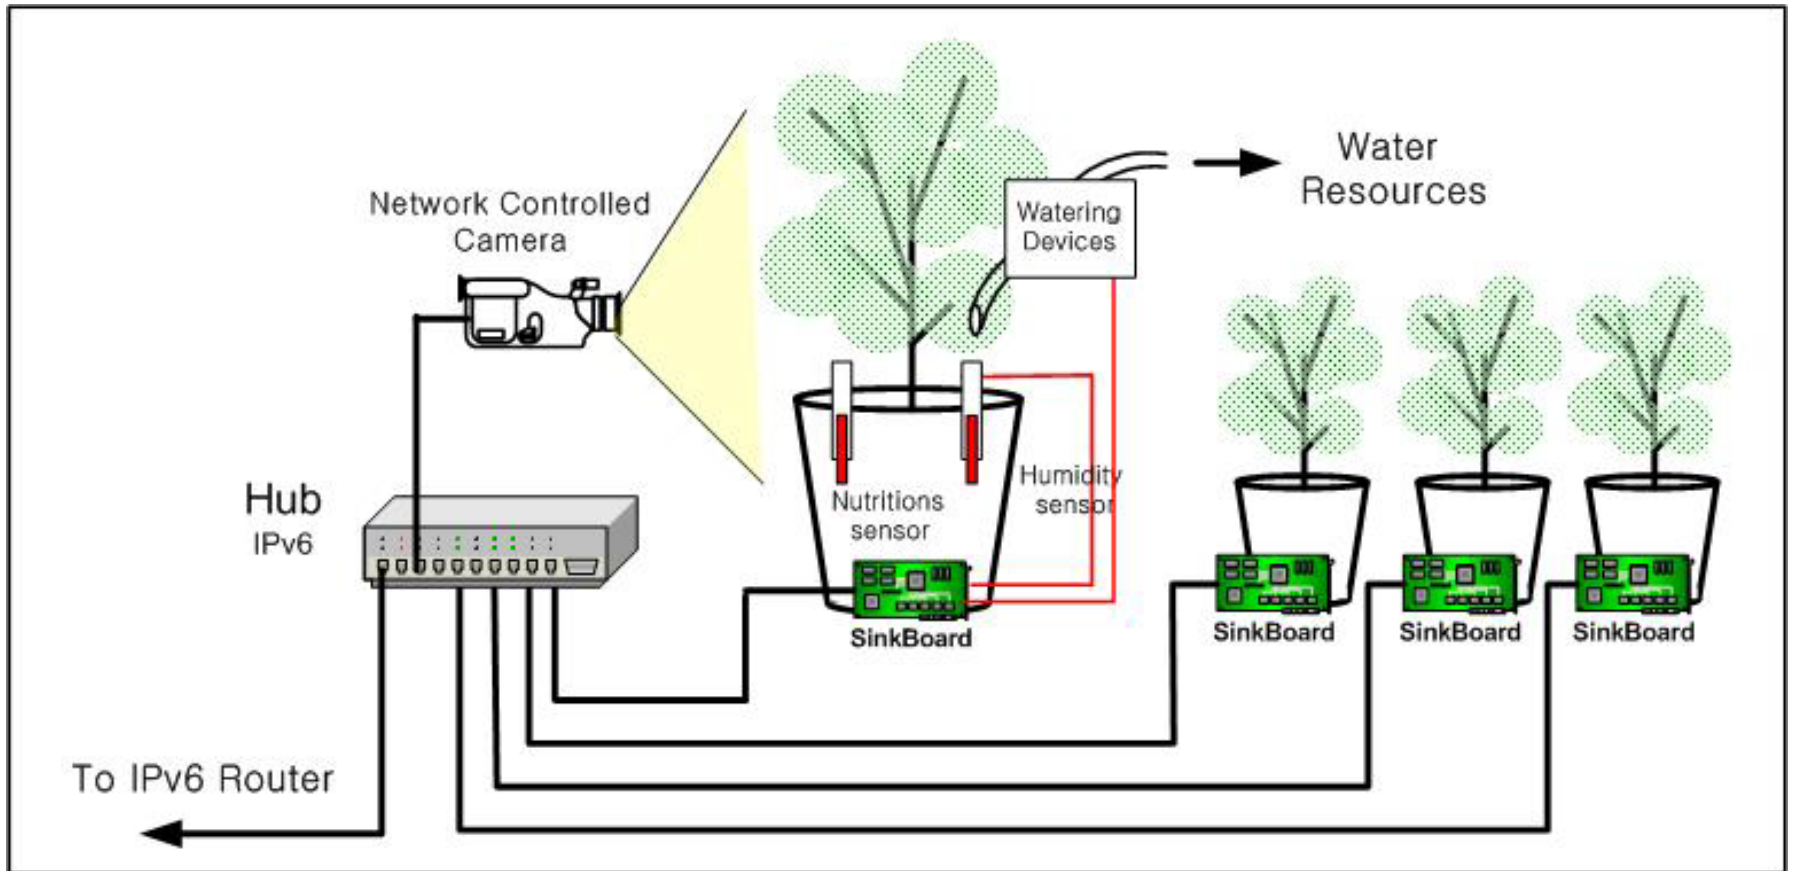

# Introduction

- Plant growing over IPv6 network
- IPv6 addresses embedded into pots of every plants
- Creating IPv6 islands of pants on the Internet
- Thus, forming the “Networked Virtual Green House.”
- IPv6 embedded micro system does
  - Regular checkup of nutritional status of the plants
  - Regular & manual watering form water resources (i.e. tap water)
  - Video streaming of the plants
    - Controls Video cameras over the network to see desired part of the plants
  - Send alarm if plants need nourishment or water via
    - E-mail
    - Wireless Internet (i.e. Cell phone)

# System Configuration